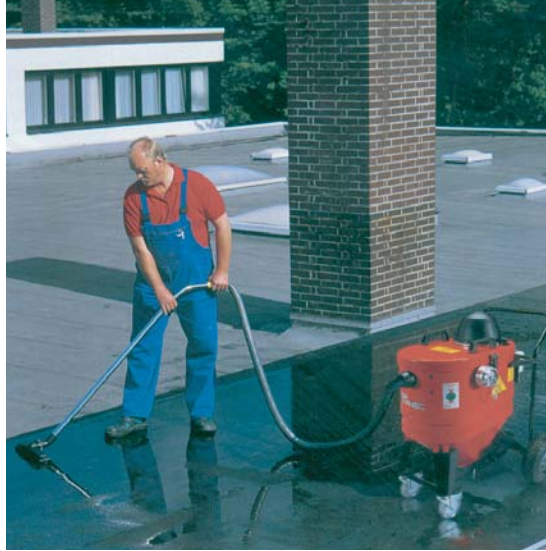

# WSP Series Wet Vacuum

Get rid of the mop and bucket with Ruwac's Wet Vacuum. Specifically engineered to vacuum and pump at the same time, its long lasting motor and upgradeable housing ensures lifelong durability no matter what the application. You'll never have to lift another heavy load: emptying is as easy as flicking a switch. Our pump removes liquids at 38 gallons per minute, and the vacuum features an 8 inch discharge plate for solid matter. We feature a compression cast composite housing that will never dent or rust. It is also equipped with a float assembly that monitors liquid intake, eliminating the chance for overflow. A complete line of accessories is available to compliment the Ruwac Wet Vacuum. Save time and money - add one to your job, today.