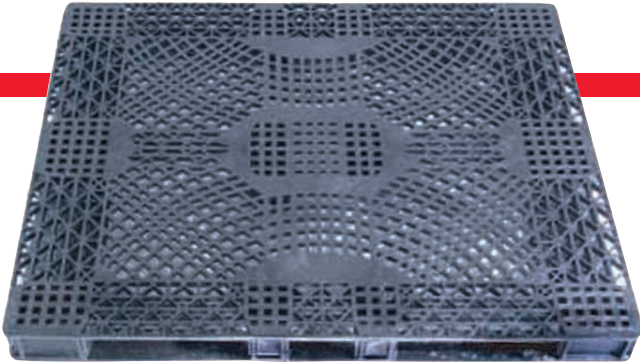

T.PAK

4456 Pallet

4456 Pallets are perfect for:

- Beverage Cans
- Composite Cans
- Metal Cans
- PET Bottles
- General Bulk Applications

Improve your efficiency in food and beverage handling while lowering your shipping costs with the new, returnable 4456 Pallet. Featuring a rugged, one-piece design, it's ideal for transporting metal, plastic, and composite cans and bottles from manufacturer to filler.

Engineered for strength and durability, and constructed of High-Density Polyethylene, the 4456 Pallet easily withstands the abuse of multiple return trips. Its design incorporates *Smart Deck Technology™* to create a flat, smooth surface that resists deflection and warping. Sloped lip transitions ensure leg and leg strap integrity as well.

The 4456 Pallet's hygienic, flow-through deck design means that surface openings are perfectly aligned to underside openings. This allows both contaminants and wash water to easily fall through the openings, rather than collect on surfaces, for a bacteria-free, fast-drying pallet. It's also approved by the FDA as meeting sanitary requirements for packaging handling in food and beverage applications.

Specifications:

PALLET MODEL

4456

flat surface

		4-way entry
Exterior Dimensions	length	44" / 1188 mm
	width	56" / 1422 mm
	height	4.4" / 111 mm
Load Capacity	Static	30,000 lb / 13607 kg
	Dynamic	4000 lb / 1814 kg
Tare Weight (may vary)		51 lb / 23.2 kg
Truckload Quantity	48' / 53'	480 / 528
Design/Construction		One-piece
Standard Color		Black